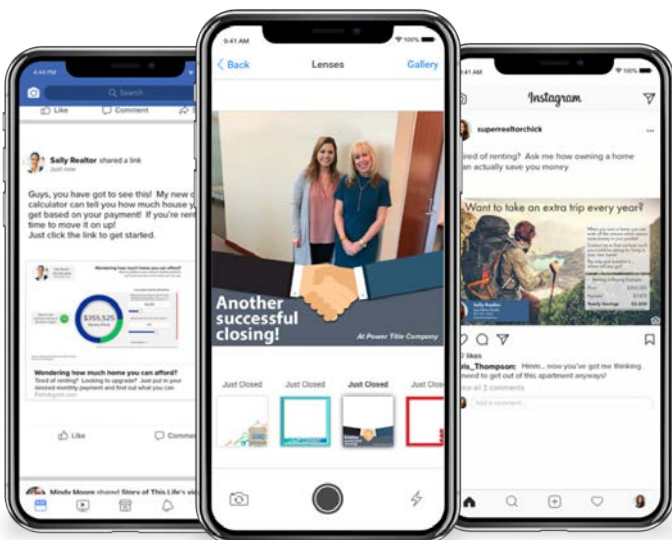

Buyer Estimates.

Calculate the two numbers your buyers care about most: total monthly payment (PITI) and closing costs.