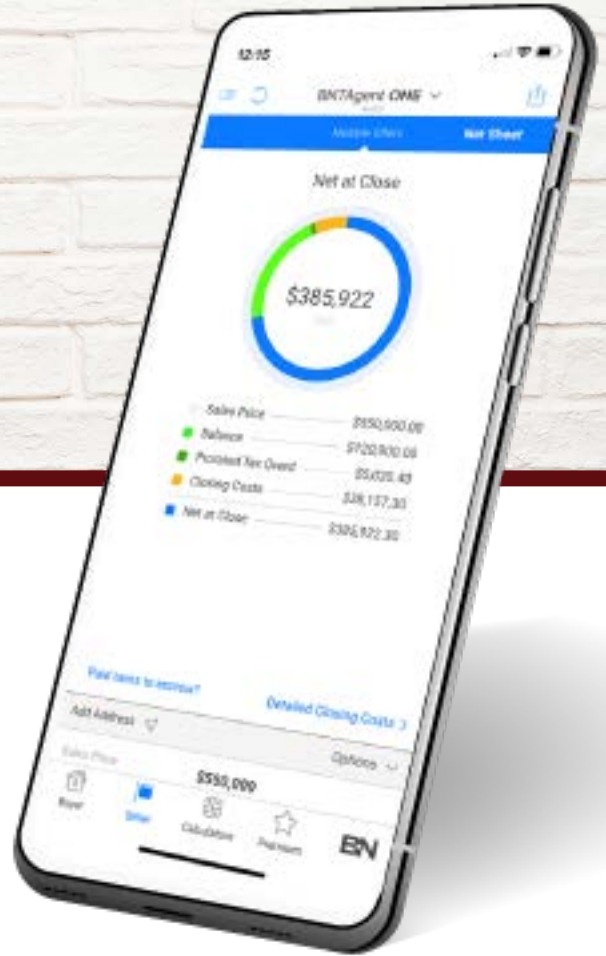

Introducing BNTAgent ONE

NUMBERS MADE EASY.

Experience real estate's #1 closing cost app,
BNTAgent ONE.

Seller Net Sheets.

Regardless of price, neighborhood, or motivation, every seller wants to know the same thing: what will I net? Run a net sheet from anywhere in seconds.

Buyer Estimates.

Calculate the two numbers your buyers care about most: total monthly payment (PITI) and closing costs.

Get Social with ONE Premium!

Photo lenses, dynamic infographics, and consumer calculators that help you connect with clients and attract new prospects on social media.